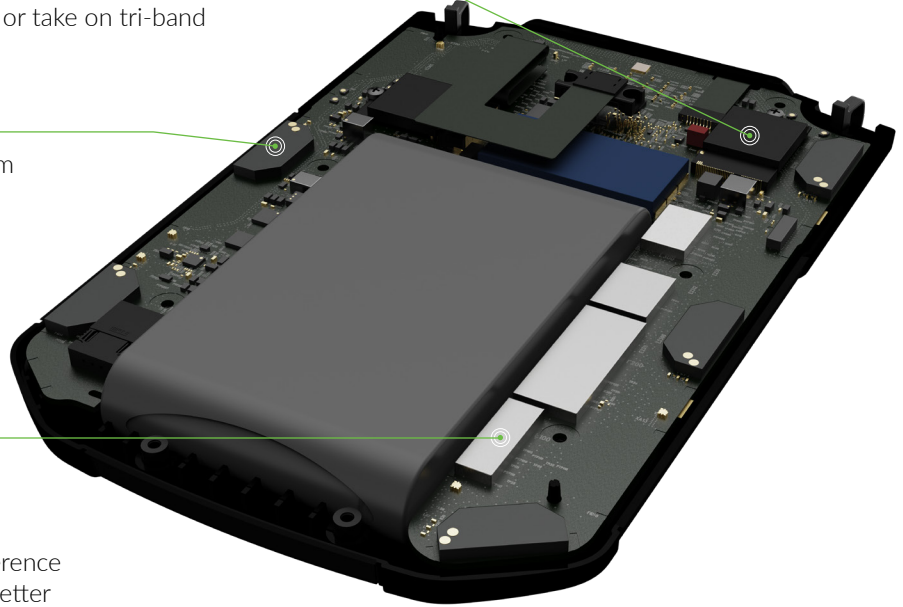

Ekahau Sidekick 2

4 Enterprise-Grade Tri-Band Wi-Fi Radios

Capture more data in less time with 4 tri-band Wi-Fi radios that scan 2.4, 5 and 6 GHz frequency bands faster than the original Sidekick scans just 2.4 and 5. Supercharge your dual-band network survey speeds or take on tri-band networks faster than you've ever surveyed before.

9 Custom Wideband 3D Antennas

Get unbeatable accuracy and reliability with 9 custom designed 3D antennas positioned for optimum omnidirectional measurement consistency. By eliminating variances between devices, you can trust the data collected is always accurate and actionable.

50 Sweeps/Second Spectrum Analyzer

See the invisible Wi-Fi spectrum from 2,400–7,125 MHz in brilliant high definition with the fastest refresh rates so you'll never miss a microsecond of interference. Capture quicker interference events and zoom in to the smallest details with 4X better resolution bandwidth.